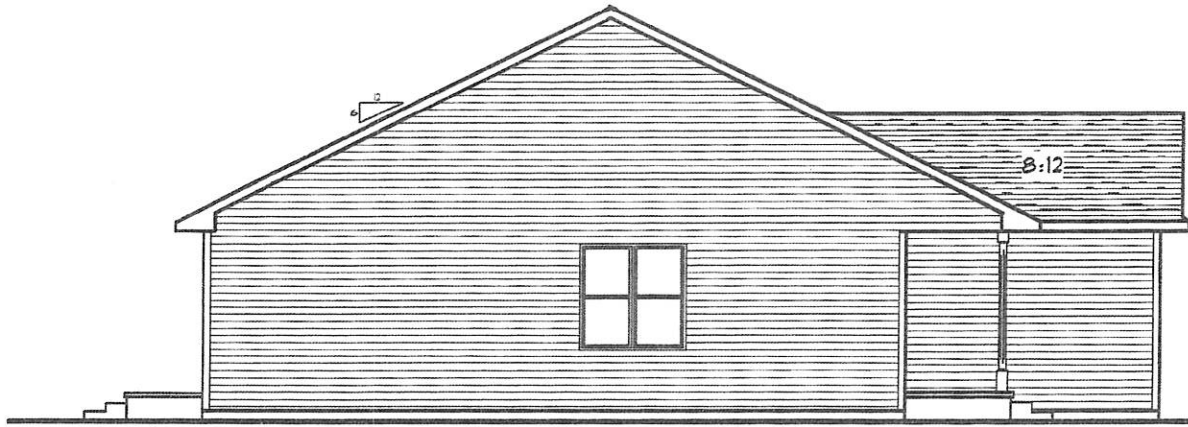

1076 Square Feet

**Breckinridge**

Jim Sattler Inc.

JIM SATTLER HOMES  
 "BRECKINRIDGE"  
 FLOORPLAN  
 SCALE: 1/8" = 1' 0"  
 1/13/11

LEFT ELEVATION  
SCALE: 1/8" = 1' 0"

RIGHT ELEVATION  
SCALE: 1/8" = 1' 0"

FRONT ELEVATION  
SCALE: 1/8" = 1' 0"

JIM SATTLER HOMES  
BRECKINRIDGE

REAR ELEVATION  
SCALE: 1/8" = 1' 0"