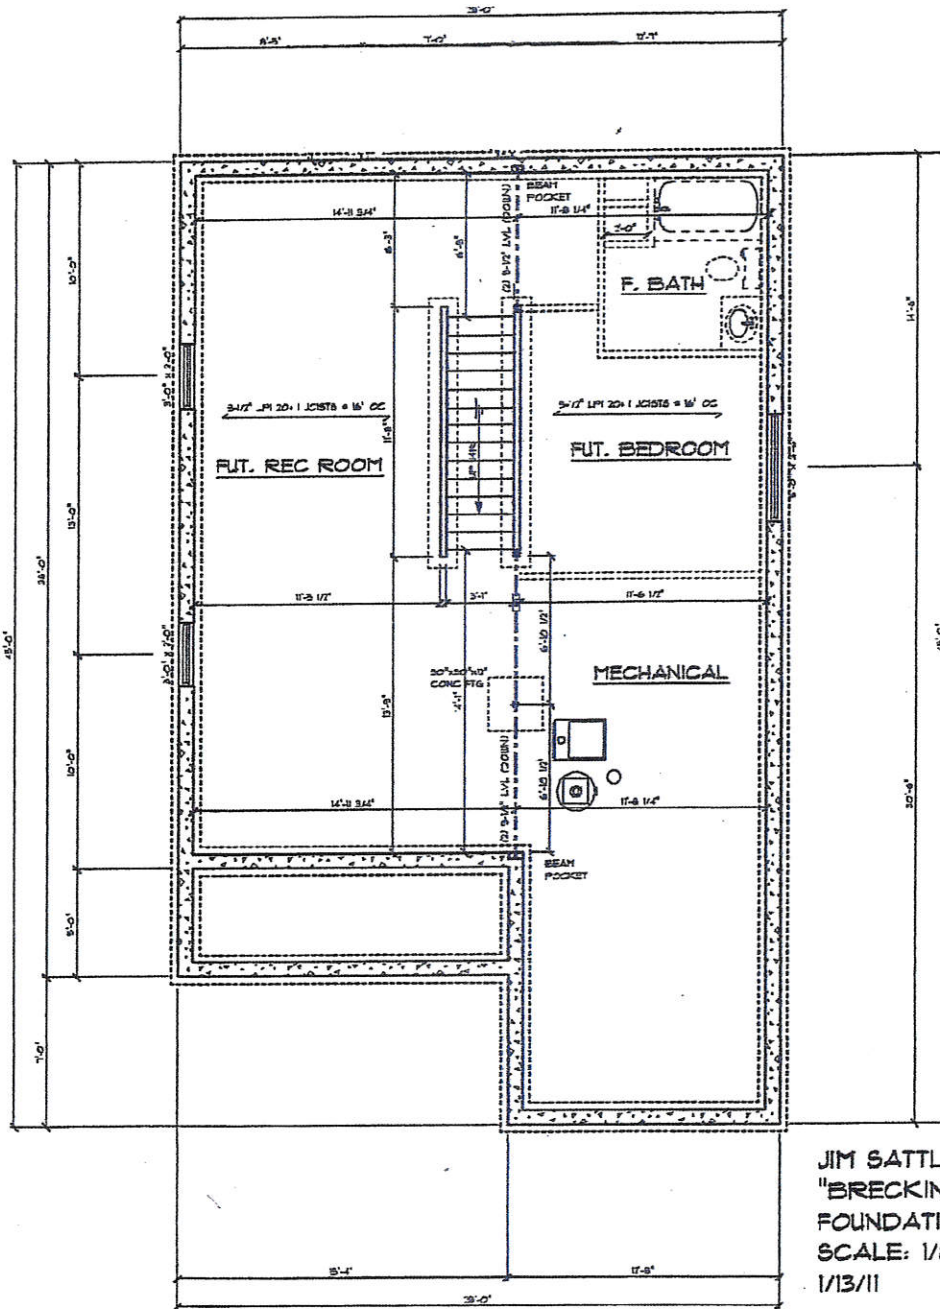

1076 Square Feet

**Breckinridge**

Jim Sattler Inc.

JIM SATTLER HOMES  
 "BRECKINRIDGE"  
 FLOORPLAN  
 SCALE: 1/8" = 1' 0"  
 1/13/11

LEFT ELEVATION  
SCALE: 1/8" = 1' 0"

RIGHT ELEVATION  
SCALE: 1/8" = 1' 0"

FRONT ELEVATION  
SCALE: 1/8" = 1' 0"

JIM SATTLER HOMES  
BRECKINRIDGE

REAR ELEVATION  
SCALE: 1/8" = 1' 0"