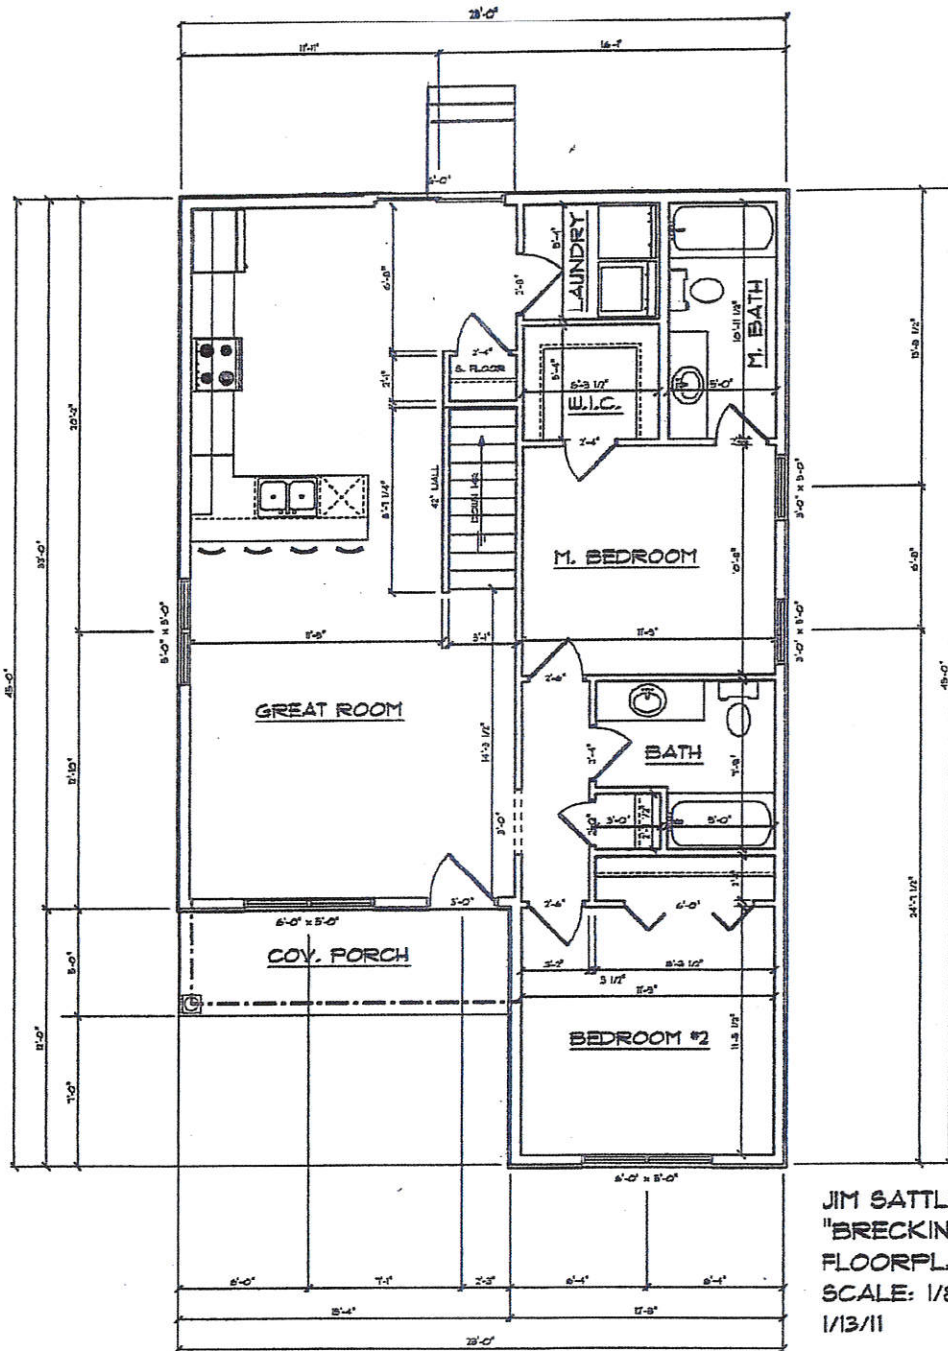

1076 Square Feet

**Breckinridge**

Jim Sattler Inc.

JIM SATTLER HOMES  
 "BRECKINRIDGE"  
 FLOORPLAN  
 SCALE: 1/8" = 1' 0"  
 1/13/11

LEFT ELEVATION  
SCALE: 1/8" = 1' 0"

RIGHT ELEVATION  
SCALE: 1/8" = 1' 0"

FRONT ELEVATION  
SCALE: 1/8" = 1' 0"

JIM SATTLER HOMES  
BRECKINRIDGE

REAR ELEVATION  
SCALE: 1/8" = 1' 0"