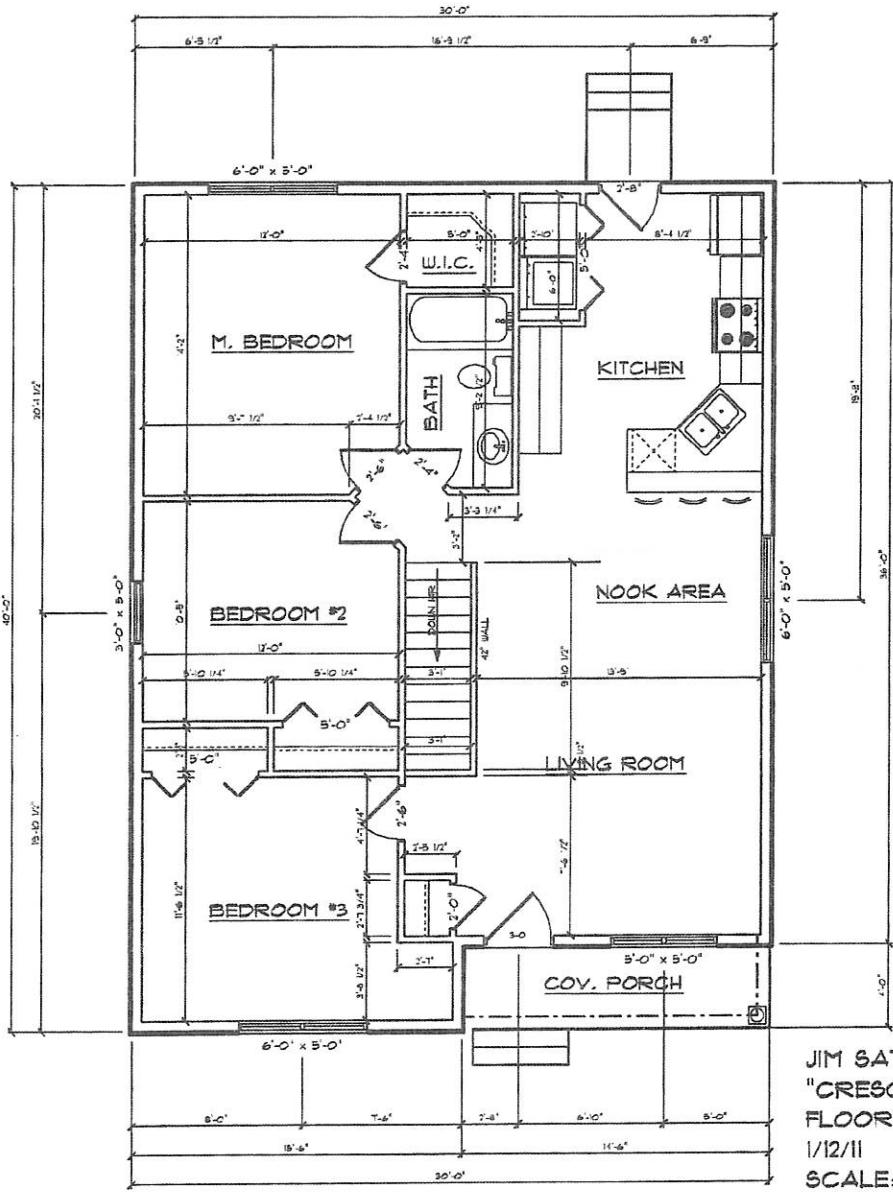

1144 Square Feet

Crescent

Jim Sattler Inc.

FRONT ELEVATION
SCALE: 1/8" = 1' 0"

JIM SATTLER HOMES
"CRESCENT"

REAR ELEVATION
SCALE: 1/8" = 1' 0"

JIM SATTLER HOMES
 "CRESCENT"
 FLOORPLAN
 1/12/11
 SCALE: 1/8" = 1' 0"
 1144 SQ. FT.

RIGHT ELEVATION
SCALE: 1/8" = 1' 0"

LEFT ELEVATION
SCALE: 1/8" = 1' 0"