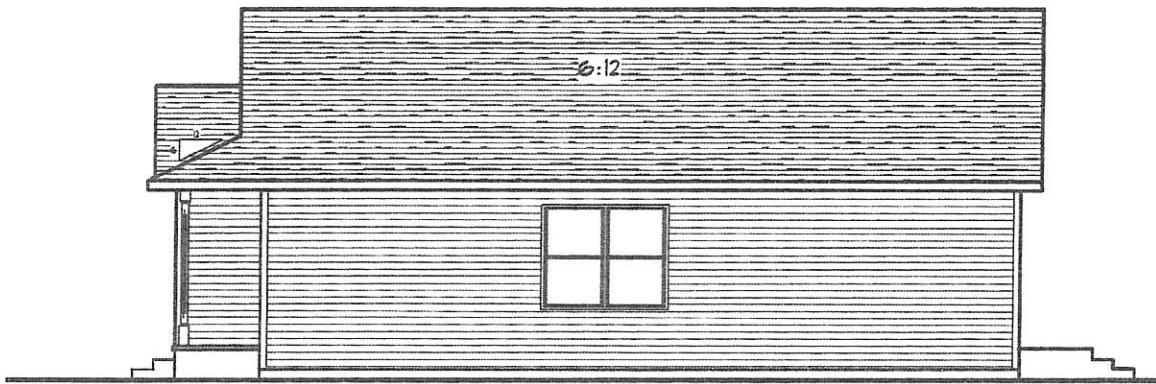

1144 Square Feet

Crescent

Jim Sattler Inc.

FRONT ELEVATION
SCALE: 1/8" = 1' 0"

JIM SATTLER HOMES
"CRESCENT"

REAR ELEVATION
SCALE: 1/8" = 1' 0"

JIM SATTLER HOMES
 "CRESCENT"
 FLOORPLAN
 1/12/11
 SCALE: 1/8" = 1' 0"
 1144 SQ. FT.

RIGHT ELEVATION
SCALE: 1/8" = 1' 0"

LEFT ELEVATION
SCALE: 1/8" = 1' 0"