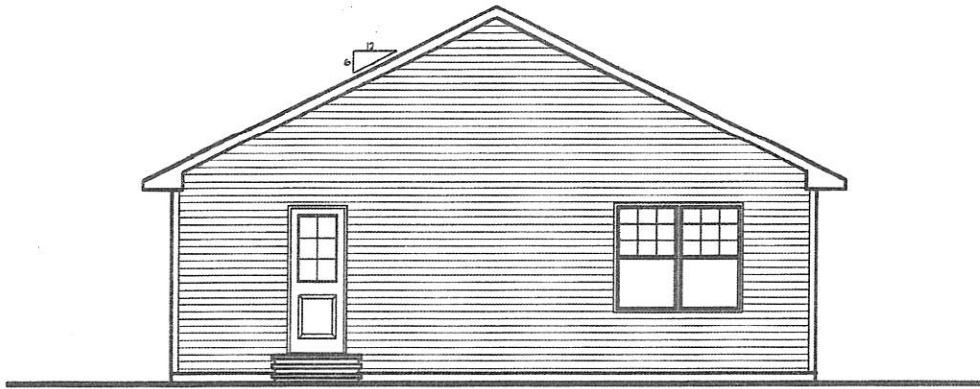

1144 Square Feet

Crescent

Jim Sattler Inc.

FRONT ELEVATION
SCALE: 1/8" = 1' 0"

JIM SATTLER HOMES
"CRESCENT"

REAR ELEVATION
SCALE: 1/8" = 1' 0"

JIM SATTLER HOMES
 "CRESCENT"
 FLOORPLAN
 1/12/11
 SCALE: 1/8" = 1' 0"
 1144 SQ. FT.

RIGHT ELEVATION
SCALE: 1/8" = 1' 0"

LEFT ELEVATION
SCALE: 1/8" = 1' 0"