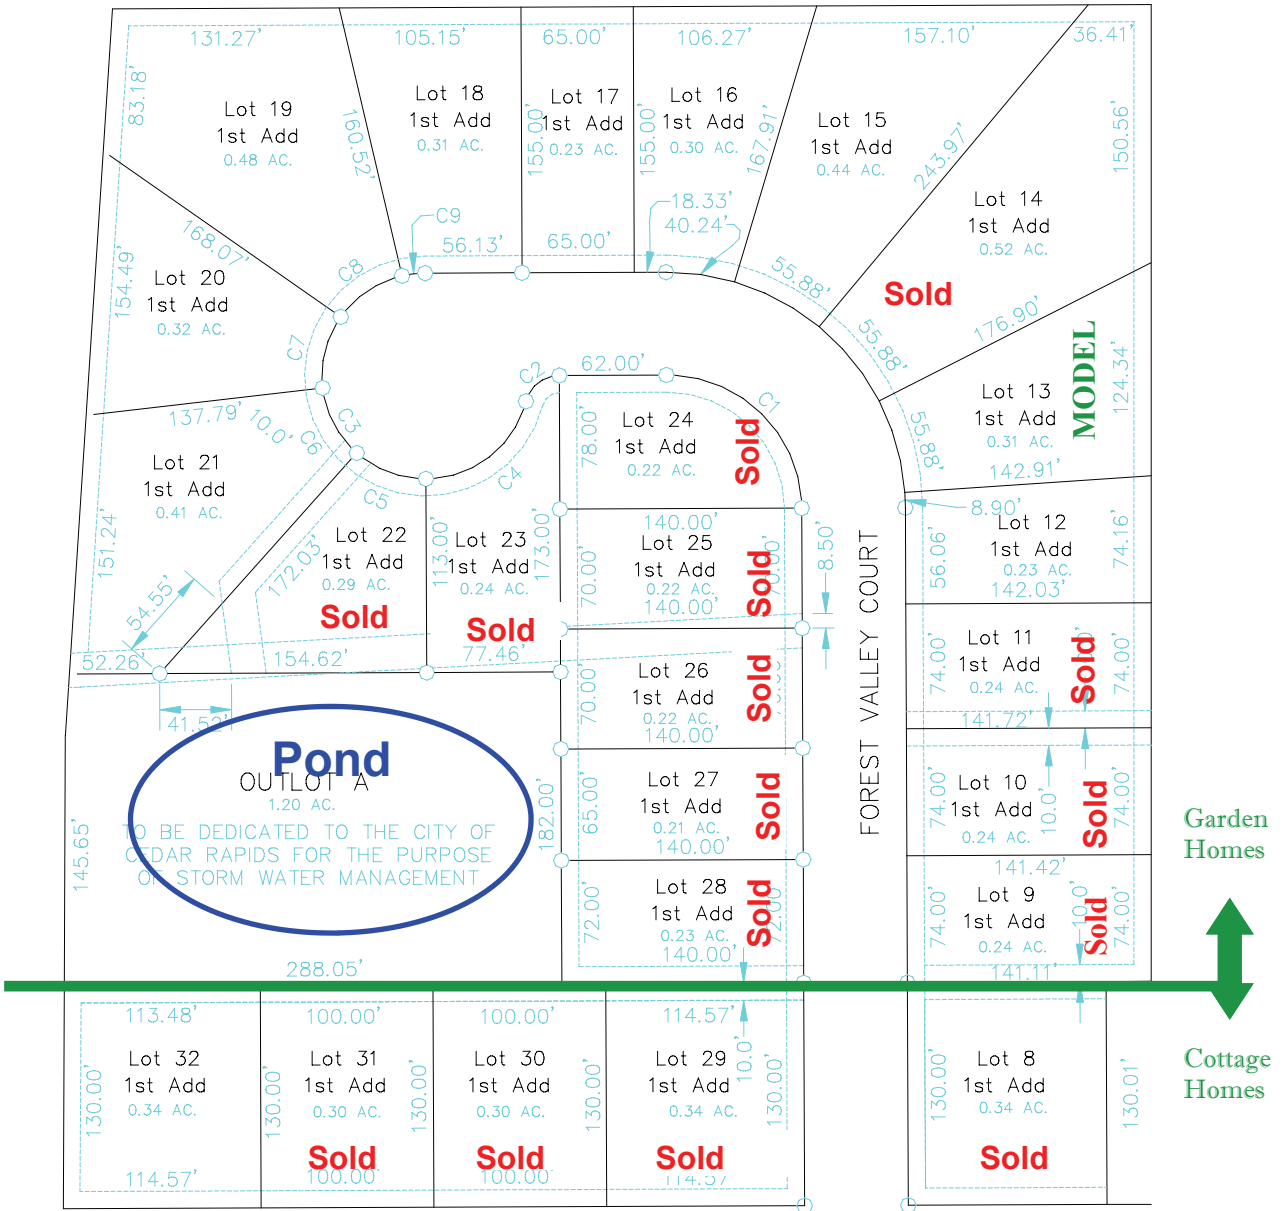

USHER RIDGE

1st & 2nd Additions

Seminole Park Development
 3801 River Ridge Dr NE
 Cedar Rapids IA 52402

12/31/08

Lots 9 thru 28 Lawn and Snow Association \$80 a month

USHERS RIDGE DRIVE