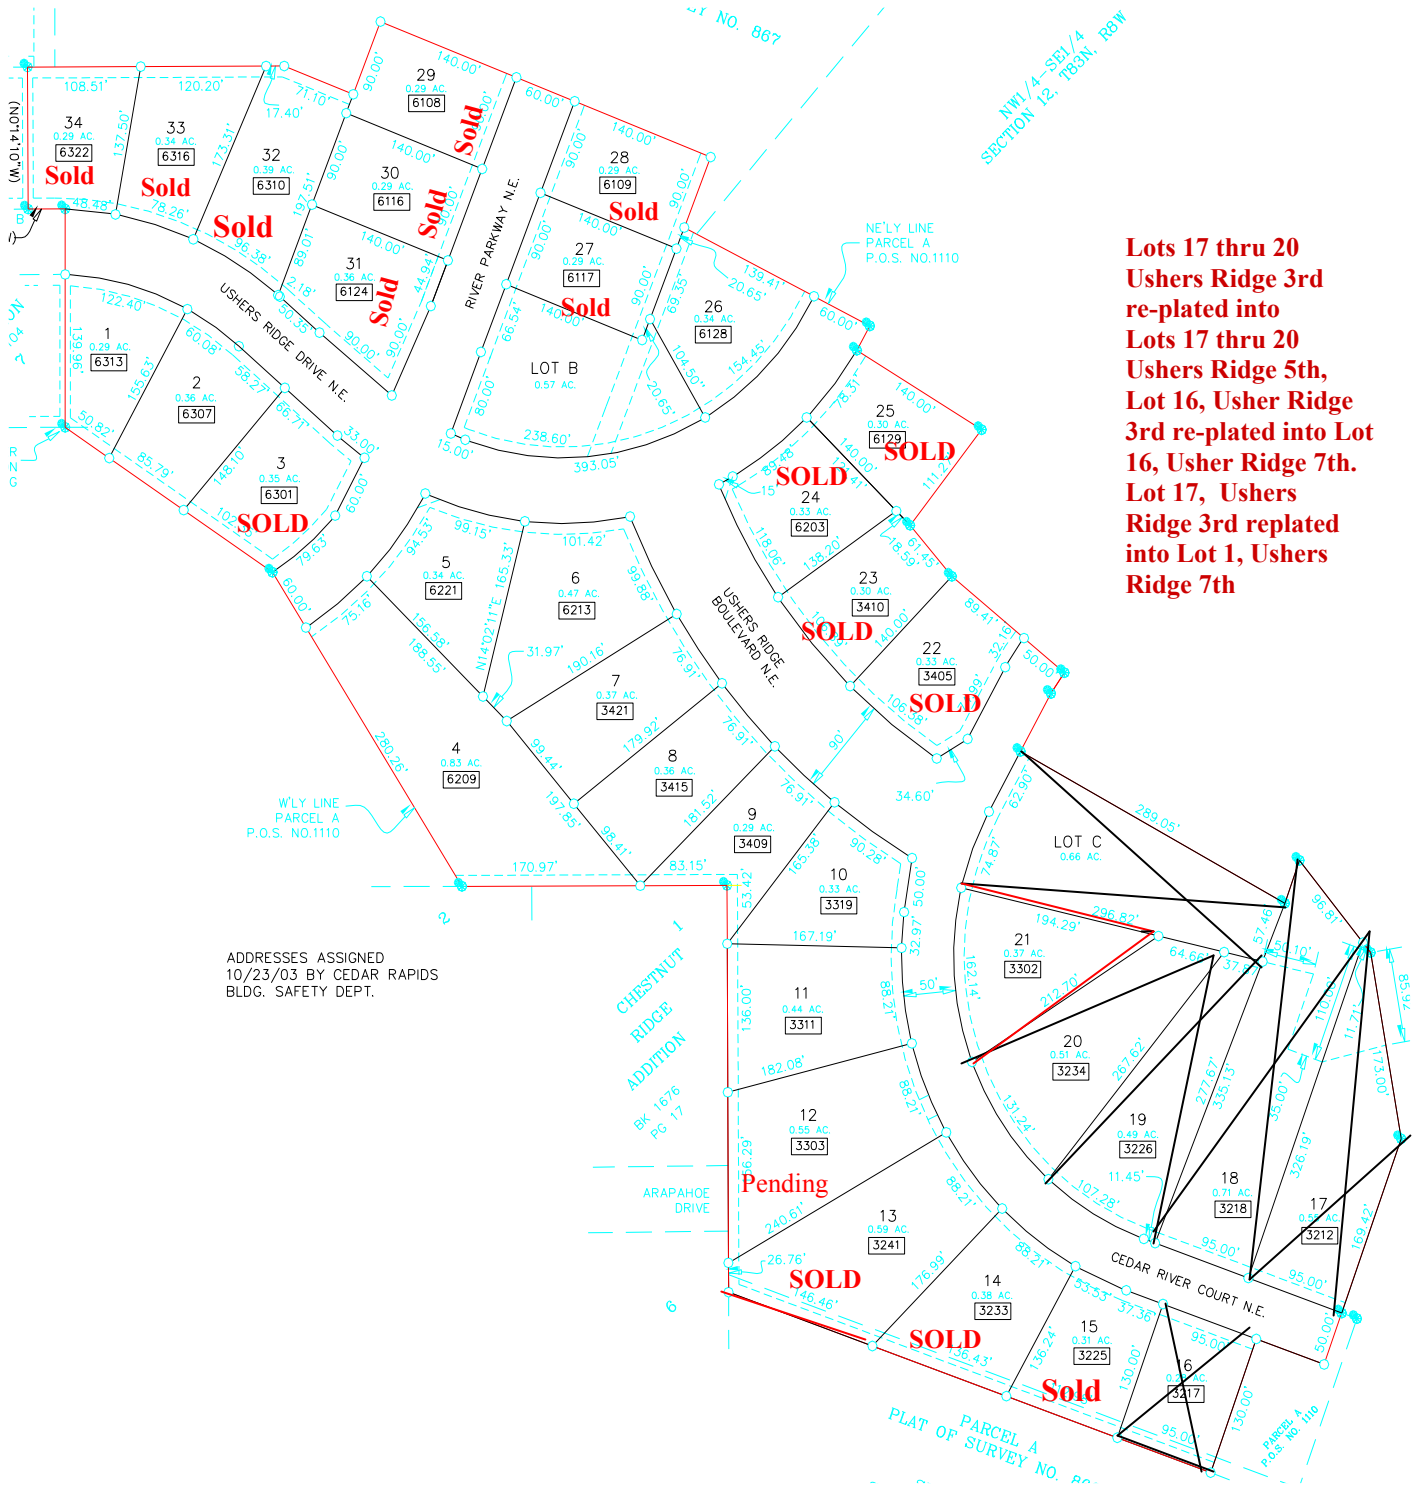

USHER RIDGE

3rd Addition

05/11/09

**Lots 17 thru 20
 Ushers Ridge 3rd
 re-plated into
 Lots 17 thru 20
 Ushers Ridge 5th,
 Lot 16, Usher Ridge
 3rd re-plated into Lot
 16, Usher Ridge 7th.
 Lot 17, Ushers
 Ridge 3rd replated
 into Lot 1, Ushers
 Ridge 7th**